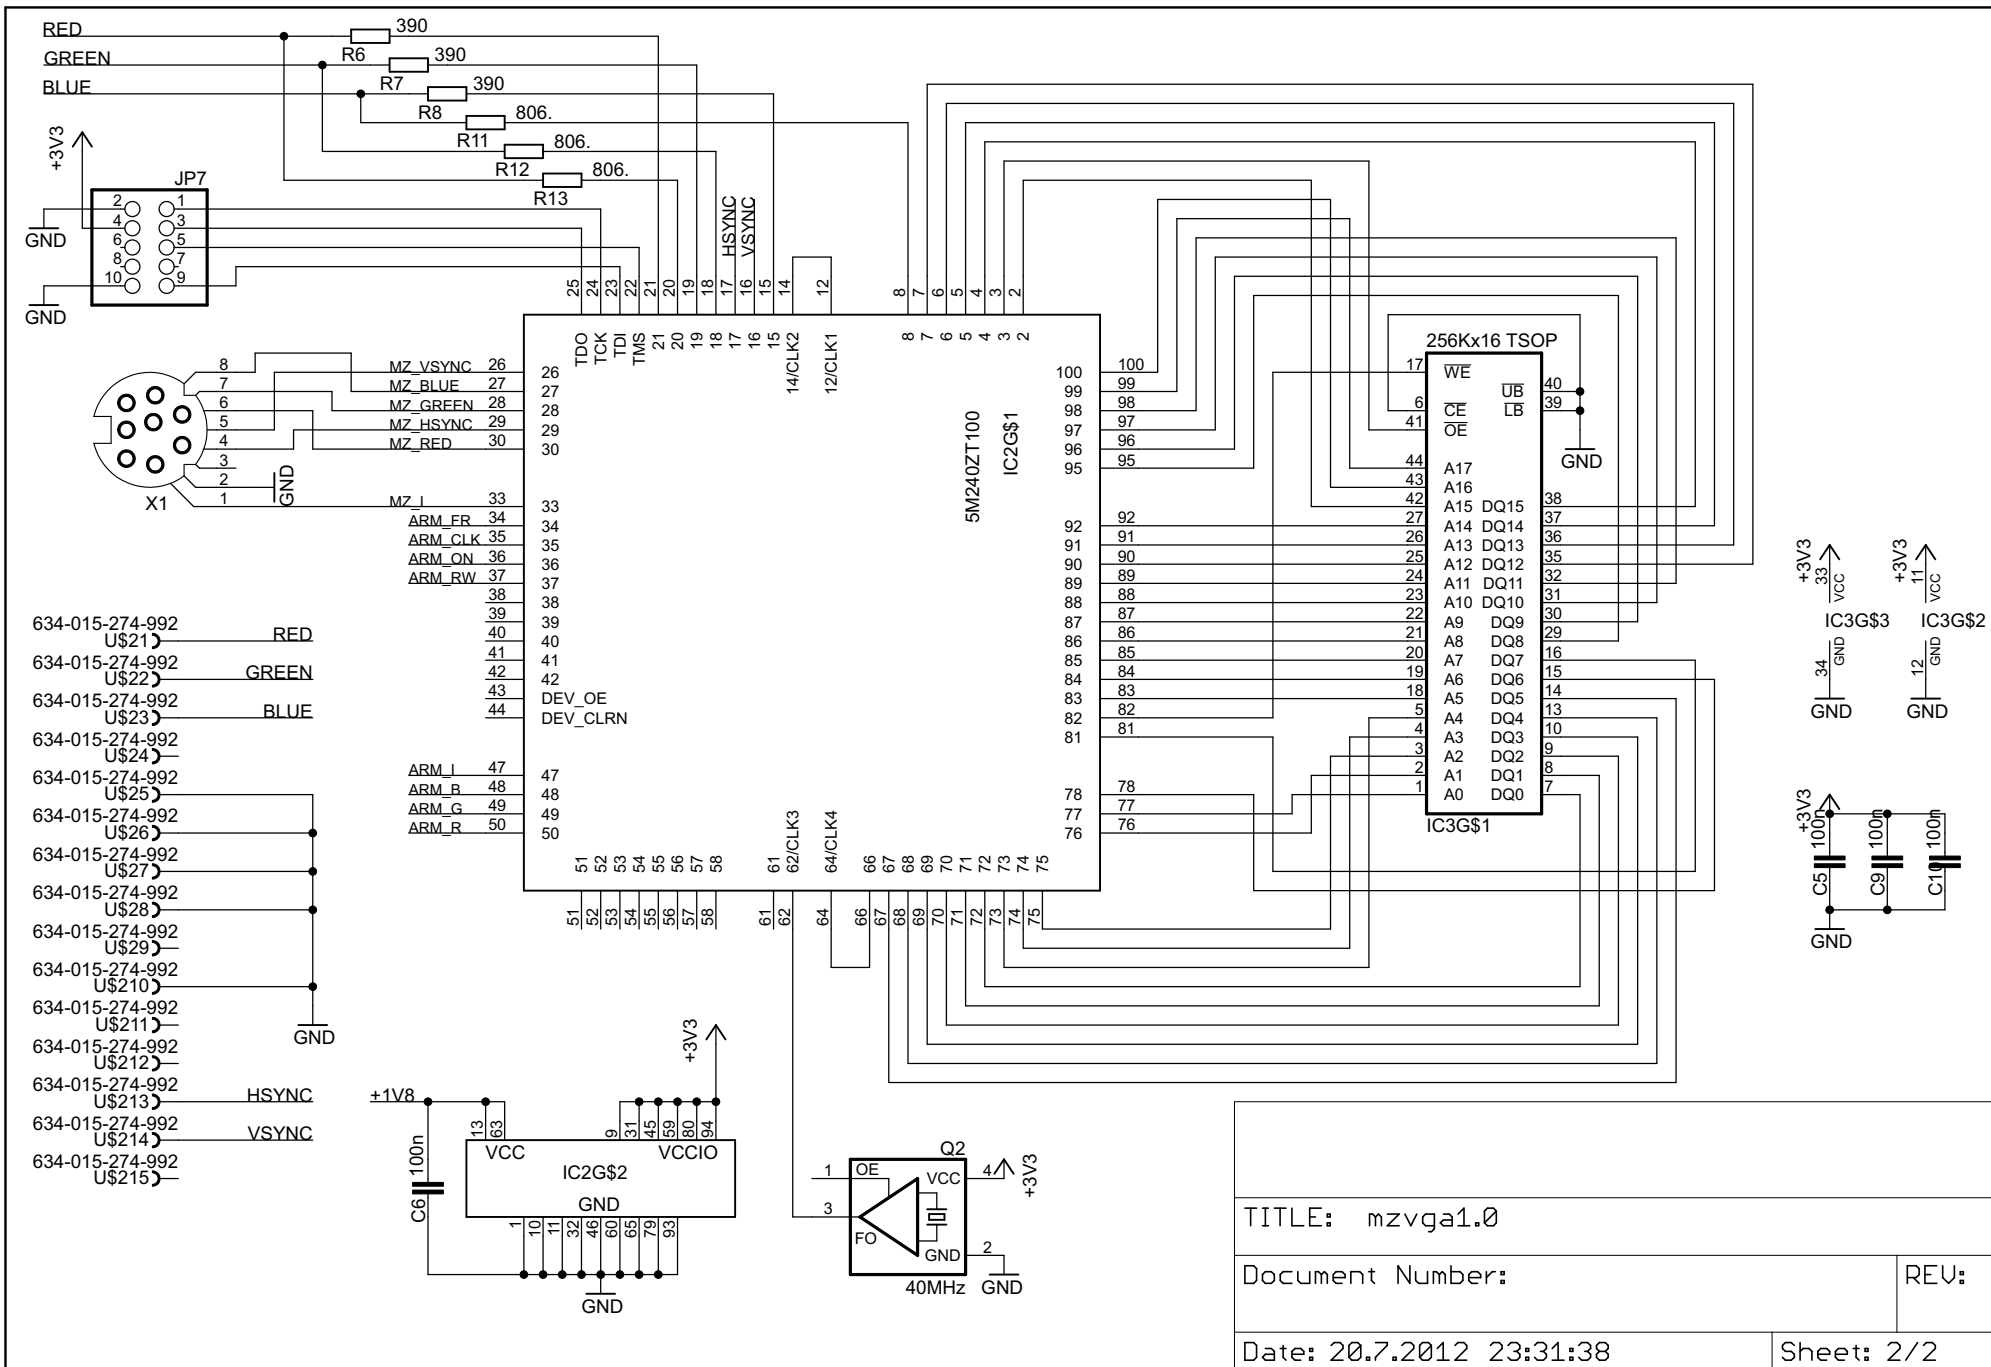

TITLE: mzvga1.0

Document Number: REU:

Date: 20.7.2012 23:31:38 Sheet: 1/2

TITLE: mzvga1.0

Document Number:

REV:

Date: 20.7.2012 23:31:38

Sheet: 2/2